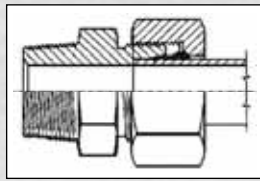

GEV NPT

**Gerade Einschraub-
verschraubung**
Male stud

GEV NPT

**Gerade Einschraub-
verschraubung**
Male stud

Bestell-Nummer Order-No.	Stutzen Body € Stück / Piece	Komplett Complete € Stück / Piece
GEV 4 LL NPT 1/8"	*)	*)
GEV 6 LL NPT 1/8"	*)	*)
GEV 8 LL NPT 1/8"	*)	*)
GEV 6 L NPT 1/8"	*)	*)
GEV 6 L NPT 1/4"	*)	*)
GEV 6 L NPT 3/8"	*)	*)
GEV 6 L NPT 1/2"	*)	*)
GEV 8 L NPT 1/8"	*)	*)
GEV 8 L NPT 1/4"	*)	*)
GEV 8 L NPT 3/8"	*)	*)
GEV 8 L NPT 1/2"	*)	*)
GEV 10 L NPT 1/8"	*)	*)
GEV 10 L NPT 1/4"	*)	*)
GEV 10 L NPT 3/8"	*)	*)
GEV 10 L NPT 1/2"	*)	*)
GEV 10 L NPT 3/4"	*)	*)
GEV 12 L NPT 1/8"	*)	*)
GEV 12 L NPT 1/4"	*)	*)
GEV 12 L NPT 3/8"	*)	*)
GEV 12 L NPT 1/2"	*)	*)
GEV 12 L NPT 3/4"	*)	*)
GEV 15 L NPT 3/8"	*)	*)
GEV 15 L NPT 1/2"	*)	*)
GEV 15 L NPT 3/4"	*)	*)
GEV 15 L NPT 1"	*)	*)
GEV 18 L NPT 3/8"	*)	*)
GEV 18 L NPT 1/2"	*)	*)
GEV 18 L NPT 3/4"	*)	*)
GEV 18 L NPT 1"	*)	*)
GEV 22 L NPT 3/8"	*)	*)
GEV 22 L NPT 1/2"	*)	*)
GEV 22 L NPT 3/4"	*)	*)
GEV 22 L NPT 1"	*)	*)
GEV 28 L NPT 3/4"	*)	*)
GEV 28 L NPT 1"	*)	*)
GEV 28 L NPT 1 1/4"	*)	*)
GEV 35 L NPT 1"	*)	*)
GEV 35 L NPT 1 1/4"	*)	*)
GEV 42 L NPT 1 1/4"	*)	*)
GEV 42 L NPT 1 1/2"	*)	*)