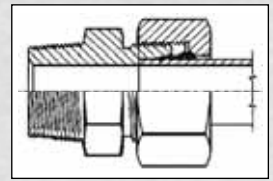

GEV NPT

**Gerade Einschraub-
verschraubung**
Male stud

GEV NPT

**Gerade Einschraub-
verschraubung**
Male stud

Bestell-Nummer Order-No.	Stutzen Body € Stück / Piece	Komplett Complete € Stück / Piece
GEV 4 LL NPT 1/8"	*)	*)
GEV 6 LL NPT 1/8"	*)	*)
GEV 8 LL NPT 1/8"	*)	*)
GEV 6 L NPT 1/8"	*)	*)
GEV 6 L NPT 1/4"	*)	*)
GEV 6 L NPT 3/8"	*)	*)
GEV 6 L NPT 1/2"	*)	*)
GEV 8 L NPT 1/8"	*)	*)
GEV 8 L NPT 1/4"	*)	*)
GEV 8 L NPT 3/8"	*)	*)
GEV 8 L NPT 1/2"	*)	*)
GEV 10 L NPT 1/8"	*)	*)
GEV 10 L NPT 1/4"	*)	*)
GEV 10 L NPT 3/8"	*)	*)
GEV 10 L NPT 1/2"	*)	*)
GEV 10 L NPT 3/4"	*)	*)
GEV 12 L NPT 1/8"	*)	*)
GEV 12 L NPT 1/4"	*)	*)
GEV 12 L NPT 3/8"	*)	*)
GEV 12 L NPT 1/2"	*)	*)
GEV 12 L NPT 3/4"	*)	*)
GEV 15 L NPT 3/8"	*)	*)
GEV 15 L NPT 1/2"	*)	*)
GEV 15 L NPT 3/4"	*)	*)
GEV 15 L NPT 1"	*)	*)
GEV 18 L NPT 3/8"	*)	*)
GEV 18 L NPT 1/2"	*)	*)
GEV 18 L NPT 3/4"	*)	*)
GEV 18 L NPT 1"	*)	*)
GEV 22 L NPT 3/8"	*)	*)
GEV 22 L NPT 1/2"	*)	*)
GEV 22 L NPT 3/4"	*)	*)
GEV 22 L NPT 1"	*)	*)
GEV 28 L NPT 3/4"	*)	*)
GEV 28 L NPT 1"	*)	*)
GEV 28 L NPT 1 1/4"	*)	*)
GEV 35 L NPT 1"	*)	*)
GEV 35 L NPT 1 1/4"	*)	*)
GEV 42 L NPT 1 1/4"	*)	*)
GEV 42 L NPT 1 1/2"	*)	*)