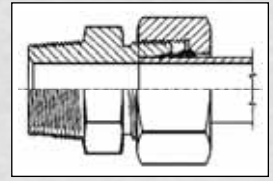

*) Bitte Preisliste anfordern!
*) Please, request price list!

GEV NPT

**Gerade Einschraub-
verschraubung**
Male stud

GEV NPT

**Gerade Einschraub-
verschraubung**
Male stud

Bestell-Nummer Order-No.	Stutzen Body € Stück / Piece	Komplett Complete € Stück / Piece
GEV 4 LL NPT 1/8"	*)	*)
GEV 6 LL NPT 1/8"	*)	*)
GEV 8 LL NPT 1/8"	*)	*)
GEV 6 L NPT 1/8"	*)	*)
GEV 6 L NPT 1/4"	*)	*)
GEV 6 L NPT 3/8"	*)	*)
GEV 6 L NPT 1/2"	*)	*)
GEV 8 L NPT 1/8"	*)	*)
GEV 8 L NPT 1/4"	*)	*)
GEV 8 L NPT 3/8"	*)	*)
GEV 8 L NPT 1/2"	*)	*)
GEV 10 L NPT 1/8"	*)	*)
GEV 10 L NPT 1/4"	*)	*)
GEV 10 L NPT 3/8"	*)	*)
GEV 10 L NPT 1/2"	*)	*)
GEV 10 L NPT 3/4"	*)	*)
GEV 12 L NPT 1/8"	*)	*)
GEV 12 L NPT 1/4"	*)	*)
GEV 12 L NPT 3/8"	*)	*)
GEV 12 L NPT 1/2"	*)	*)
GEV 12 L NPT 3/4"	*)	*)
GEV 15 L NPT 3/8"	*)	*)
GEV 15 L NPT 1/2"	*)	*)
GEV 15 L NPT 3/4"	*)	*)
GEV 15 L NPT 1"	*)	*)
GEV 18 L NPT 3/8"	*)	*)
GEV 18 L NPT 1/2"	*)	*)
GEV 18 L NPT 3/4"	*)	*)
GEV 18 L NPT 1"	*)	*)
GEV 22 L NPT 3/8"	*)	*)
GEV 22 L NPT 1/2"	*)	*)
GEV 22 L NPT 3/4"	*)	*)
GEV 22 L NPT 1"	*)	*)
GEV 28 L NPT 3/4"	*)	*)
GEV 28 L NPT 1"	*)	*)
GEV 28 L NPT 1 1/4"	*)	*)
GEV 35 L NPT 1"	*)	*)
GEV 35 L NPT 1 1/4"	*)	*)
GEV 42 L NPT 1 1/4"	*)	*)
GEV 42 L NPT 1 1/2"	*)	*)